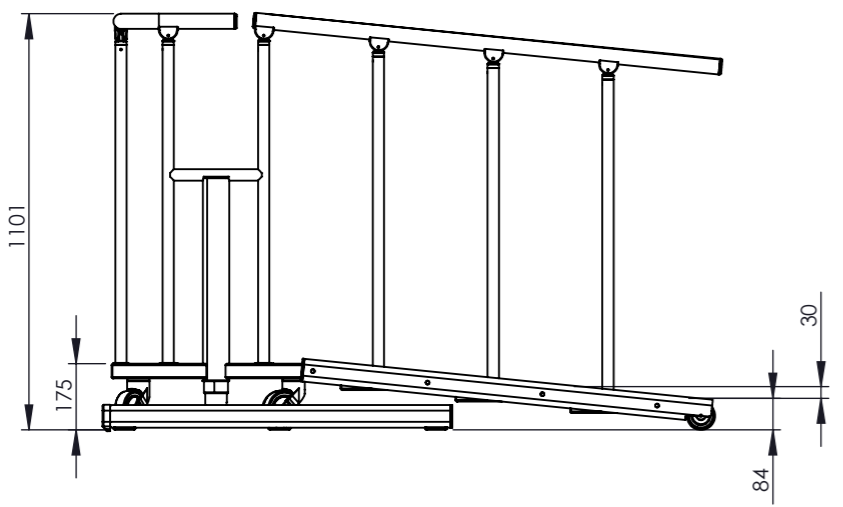

8 7 6 5 4 3 2 1

REVISIONS					
ZONE	REV.	Revision Comment	ECO	DATE	APPROVED
	00			02-12-2024	

Lower level

Upper level

3D Model: 110325 -. Configuration: Lower level
Drawing: 110325 00.3

8 7 6 5 4 3 2 1

F
E
D
C
B
A