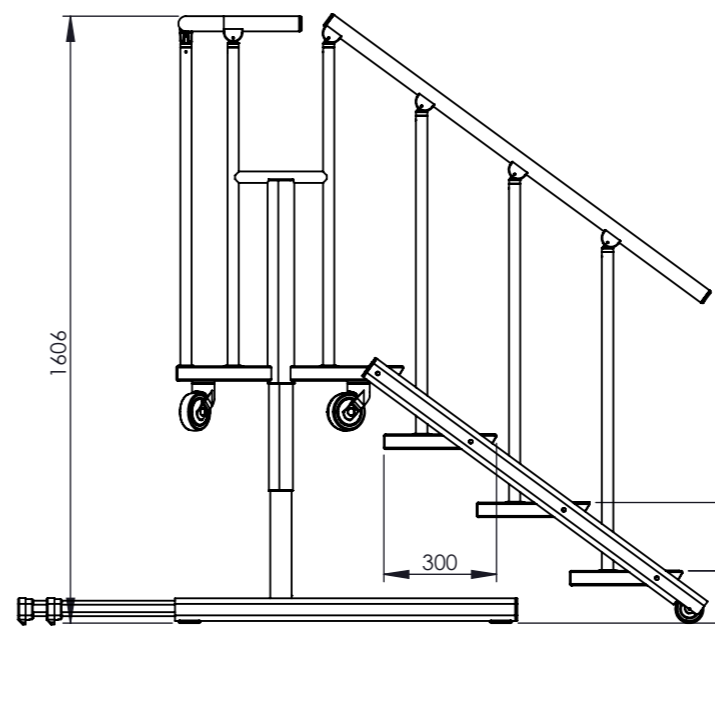

8 7 6 5 4 3 2 1

REVISIONS					
ZONE	REV.	Revision Comment	ECO	DATE	APPROVED
	00			02-12-2024	

Lower level

Upper level

3D Model: 110325 -. Configuration: Lower level
Drawing: 110325 00.3

8 7 6 5 4 3 2 1

F
E
D
C
B
A