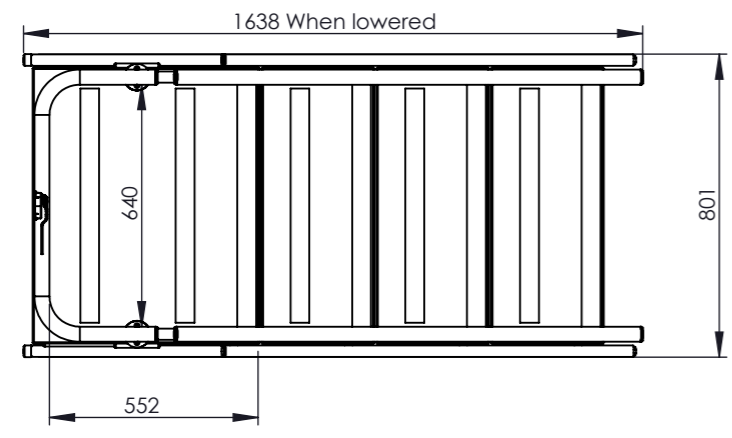

8 7 6 5 4 3 2 1

REVISIONS					
ZONE	REV.	Revision Comment	ECO	DATE	APPROVED
	00			02-12-2024	

Lower level

Upper level

3D Model: 110325 -. Configuration: Lower level
Drawing: 110325 00.3

8 7 6 5 4 3 2 1

F
E
D
C
B
A